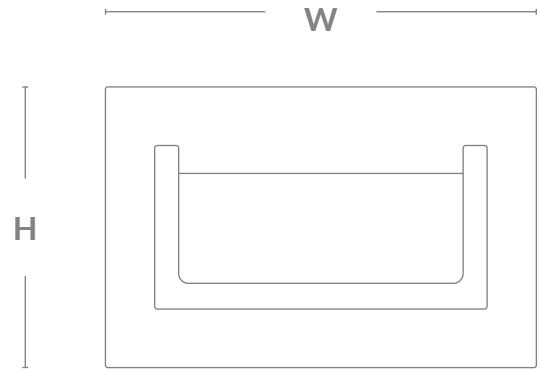

Bromwich Flush Pull

Pull Code	Width (W)	Height (H)
BRW/FLUSH/110	110mm	64mm

PBL

PBUL

SBL

SBUL

ABL

ABUL